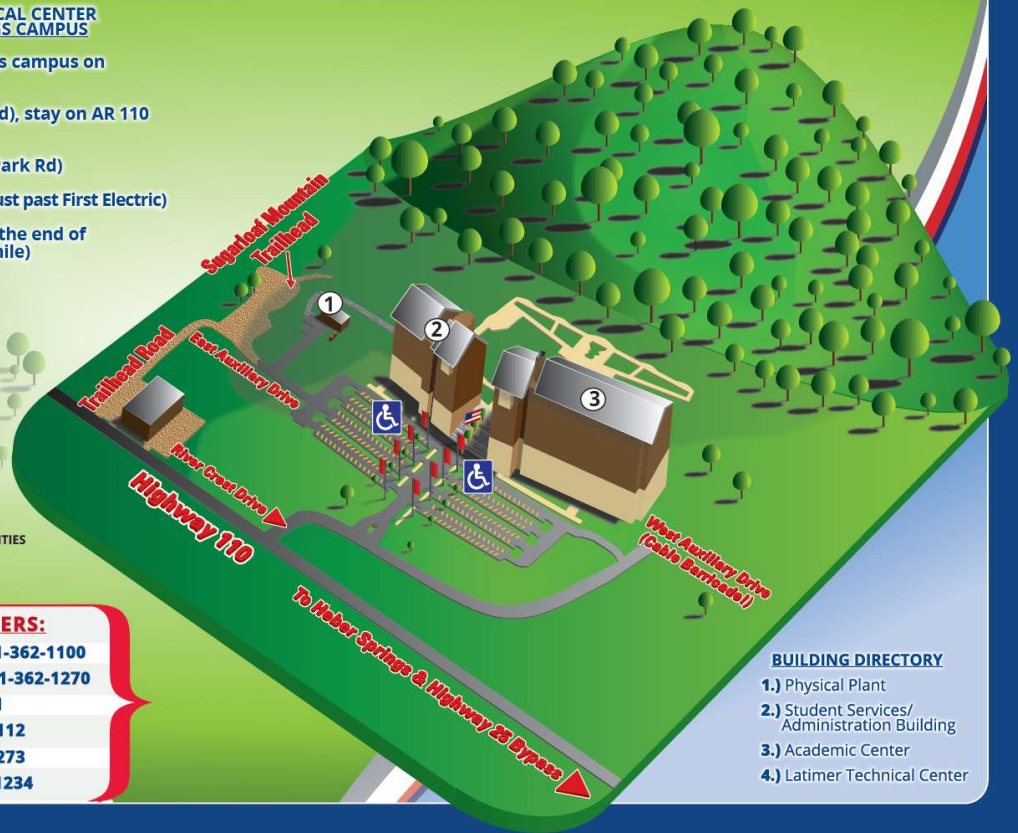

Preservation Workshop, Thursday, April 25th, 1:00pm

ASU-BEEBE HEBER SPRINGS CAMPUS MAP

DIRECTIONS TO LATIMER TECHNICAL CENTER FROM ASU-BEEBE HEBER SPRINGS CAMPUS

- 1.) Exit the main ASU-Heber Springs campus on River Crest Drive
- 2.) Turn right on AR 110 (Wilburn Rd), stay on AR 110 for about ¼ mile
- 3.) Turn left on AR 210 (Industrial Park Rd)
- 4.) Turn right on Cleburne Park Rd (just past First Electric)
- 5.) Latimer Center is on the left at the end of Cleburne Park Rd (less than ¼ mile)

BUILDING DIRECTORY

- 1.) Physical Plant
- 2.) Student Services/ Administration Building
- 3.) Academic Center
- 4.) Latimer Technical Center

The Entergy Room is in the Student Services/Administration Building (#2 on the map)